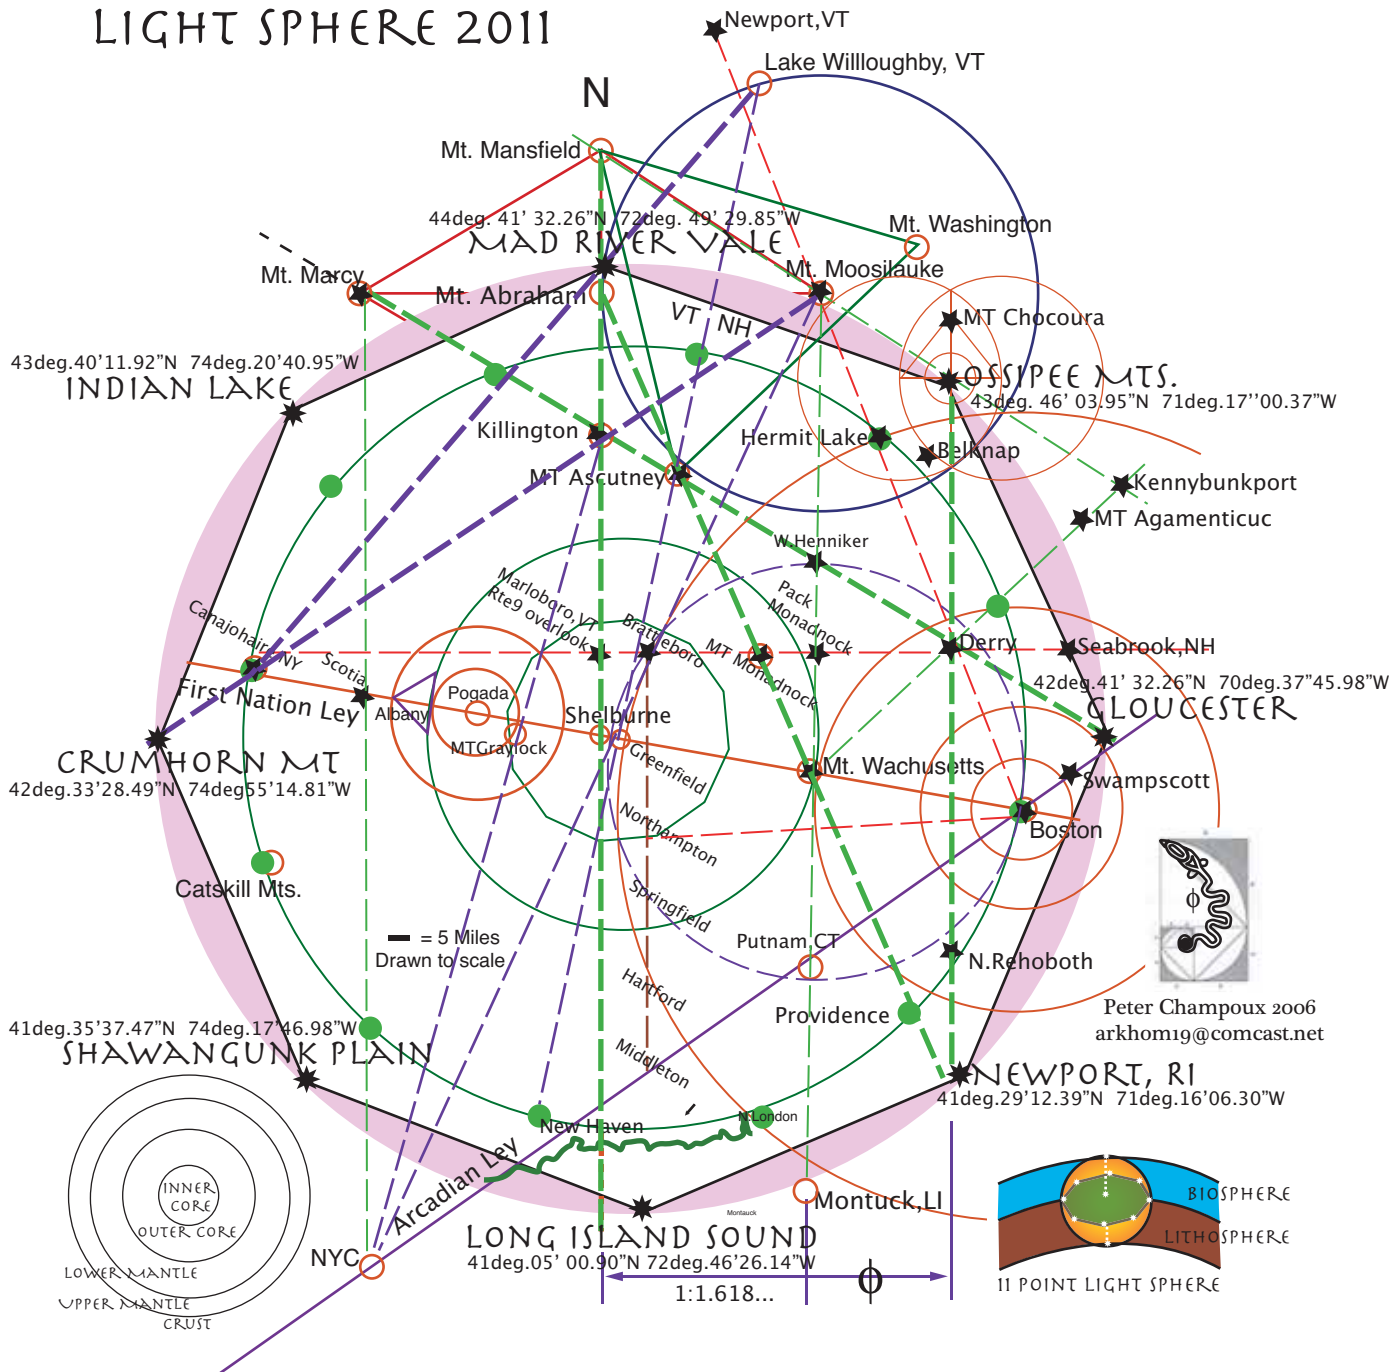

LIGHT SPHERE 2011

THIS COMPASS ROSE OF COHERENT SYMMETRY, PROJECTED INTO A 11 POINT SPHERE OF EARTH AND SKY, INCLUDES BOTH THERMOSPHERE AND UPPER MANTEL. THUS A CALL GOES OUT FROM CENTER TO CREATE, THROUGH GROUP INTENTION, A MEDICINE WHEEL TO HEAL AND CLEAR THE MEMORIES EMBEDDED IN THIS SEED FORM OF AMERICAN CIVILIZATION. THROUGH THIS EIGHT POINT SURFACE PATTERN A COALESCENCE IS INTRODUCED INTO THE CHAOS OF RINGS, STRINGS, CITIES, AND NATURAL FEATURES THROUGH THIS COHERENT OCTAGON. THE OCTAGON IS THE TRANSITION GEOMETRY BETWEEN THE SQUARE AND DOME; THE SYMBOLIC LINK BETWEEN THE EARTH AND THE CELESTIAL DOME. AS STAR CHILDREN MADE OF THE STUFF OF THE EARTH, OUR MEMORIES ARE CONNECTED TO BOTH, OUR CONTINUANCE AS A HUMANITY IS DEPENDENT ON BOTH. THE MEMORIES CARRIED ON THE RINGS AND STRINGS INTERSECTING NEW ENGLAND'S GAIA MATRIX, INTRAINED WITH CONFLICT, ARE TRANSFORMED AND REPROGRAMED THROUGH A GROUP INTENTION OF: LIGHT, LOVE, HARMONY, BEAUTY AND RIGHT ACTION INTO A COALESCENT TEMPLE OF LIGHT AND NATURE.

THIS COHERENT MAP IS OFFERED ON THANKSGIVING 2006 WITH THE INTENT OF, WITH YOUR HELP, HAVING THIS LIGHT TEMPLATE IN PLACE AND HUMING FOR 2011- IN GRATITUDE- PETER AND SUSAN